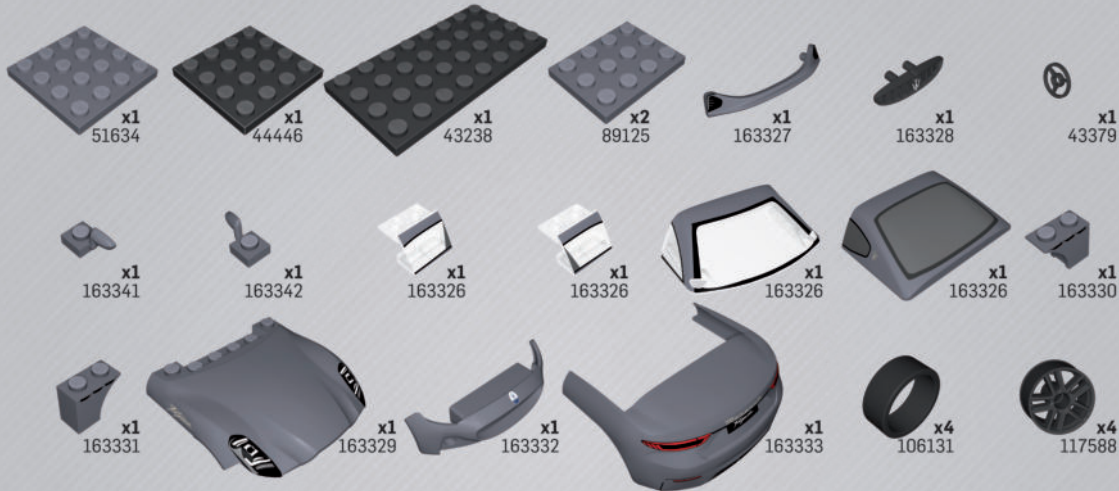

Customer Service

Kundenservice

Obstuga Klienta

www.cobi.eu/service