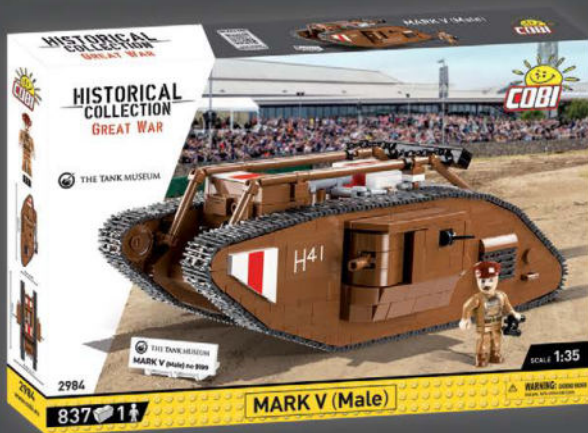

HISTORICAL COLLECTION

SOLDIERS OF THE GREAT WAR
2051

MARK V (Male)
2984

FOKKER DR.1 "RED BARON"
2986

HISTORICAL COLLECTION

DE GAULLE'S
HORCH830BL
+  2261

HORCH830BK CABRIOLET
+  2262

CITROËN
TRACTION 7A
 2263