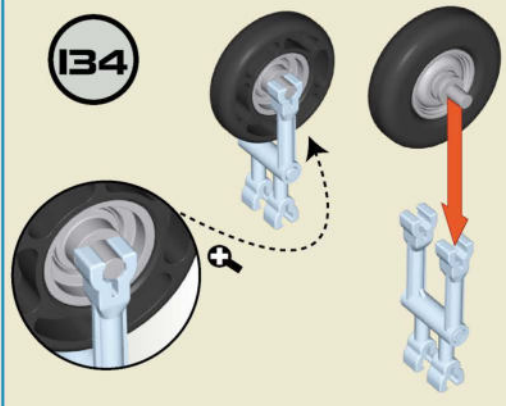

x4

1:1

x2

134

x2

x2

x2

x2

135