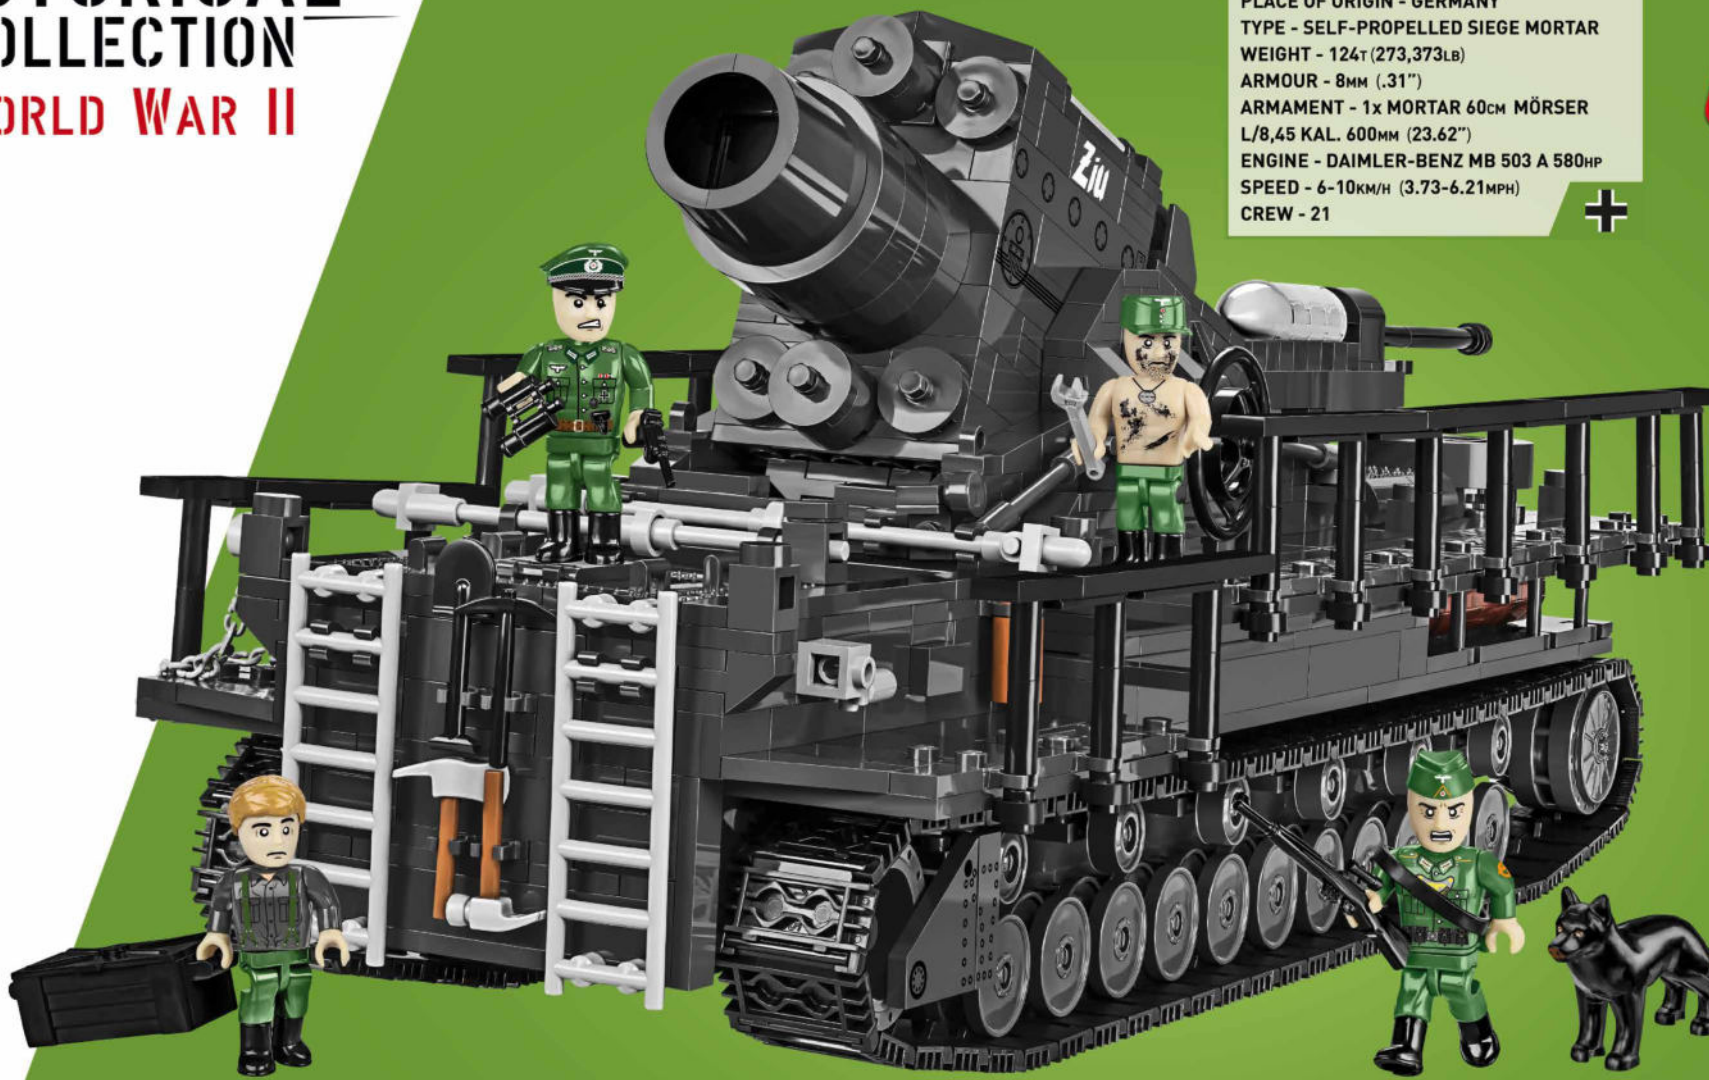

HISTORICAL COLLECTION

WORLD WAR II

60CM KARL-GERÄT 040 "ZIU"
 IN SERVICE - 1941 - 1945
 PLACE OF ORIGIN - GERMANY
 TYPE - SELF-PROPELLED SIEGE MORTAR
 WEIGHT - 124T (273,373LB)
 ARMOUR - 8mm (.31")
 ARMAMENT - 1x MORTAR 60cm MÖRSER
 L/8,45 KAL. 600mm (23.62")
 ENGINE - DAIMLER-BENZ MB 503 A 580HP
 SPEED - 6-10KM/H (3.73-6.21MPH)
 CREW - 21