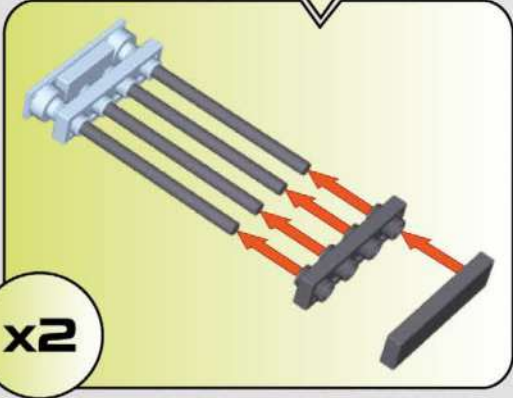

x2

1:1

1:1

x2

x4

x2

x4

x4

x8

x2