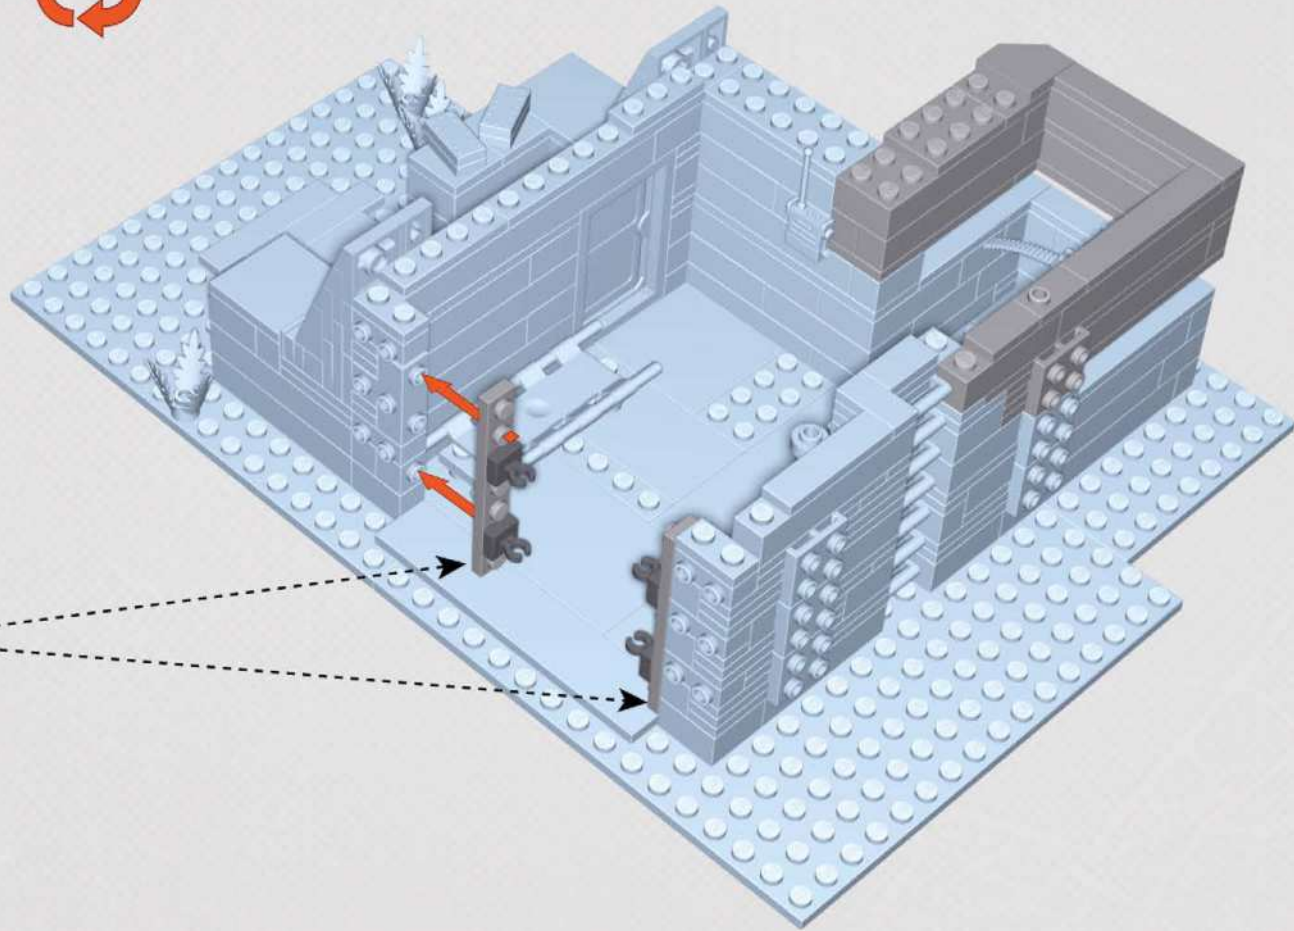

31

1:1

1:1

x1

x1

x2

x2

A parts list diagram showing a grey Technic beam and a black Technic pin. The beam is labeled 'x2' and the pin is labeled 'x4'.