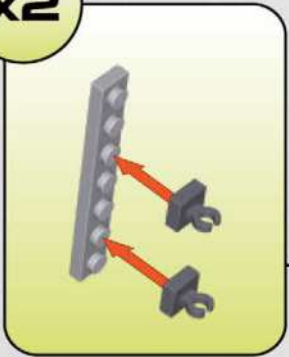

31

1:1

1:1

x1

x1

x2

x2

A parts list diagram showing a grey Technic beam and a black Technic pin. The beam is labeled 'x2' and the pin is labeled 'x4'.