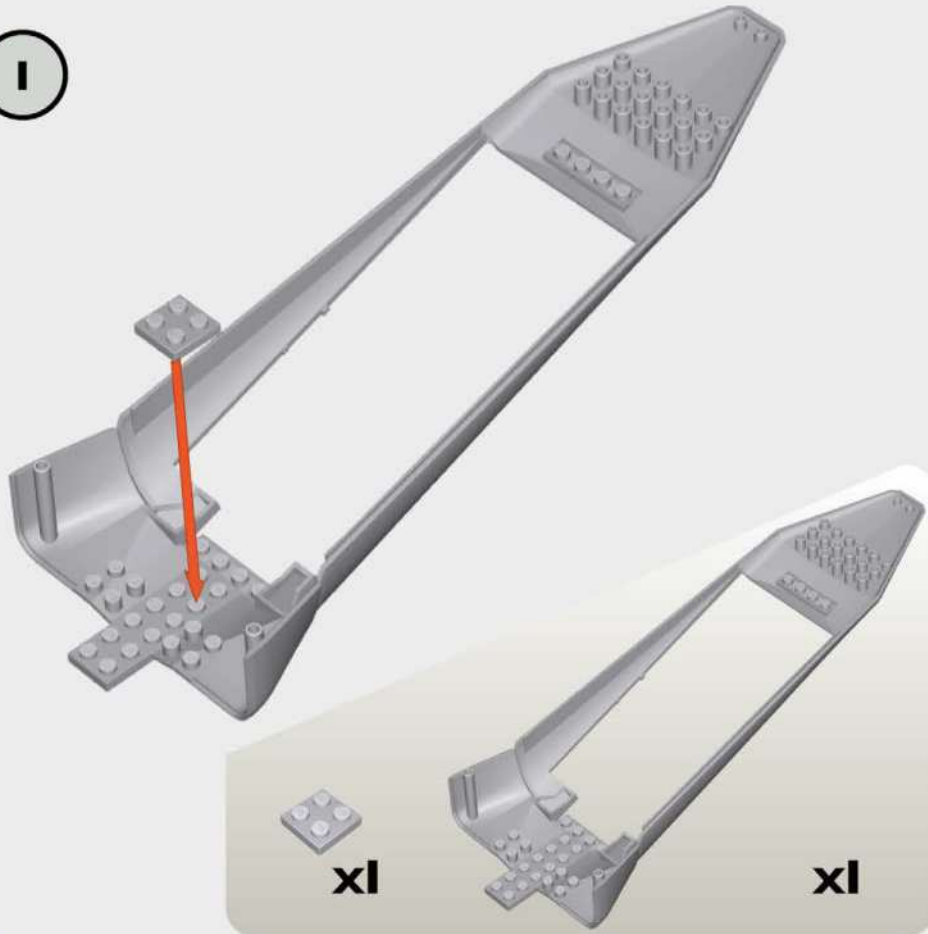

**WARNING: CHOKING HAZARD-**  
Toy contains small parts.  
Not for children under 3 years.

602  1 

**LOCKHEED® C-130® HERCULES®**

**SCALE 1:61**

1

BE CAREFUL: NOTICE THE DIFFERENCE

2

1