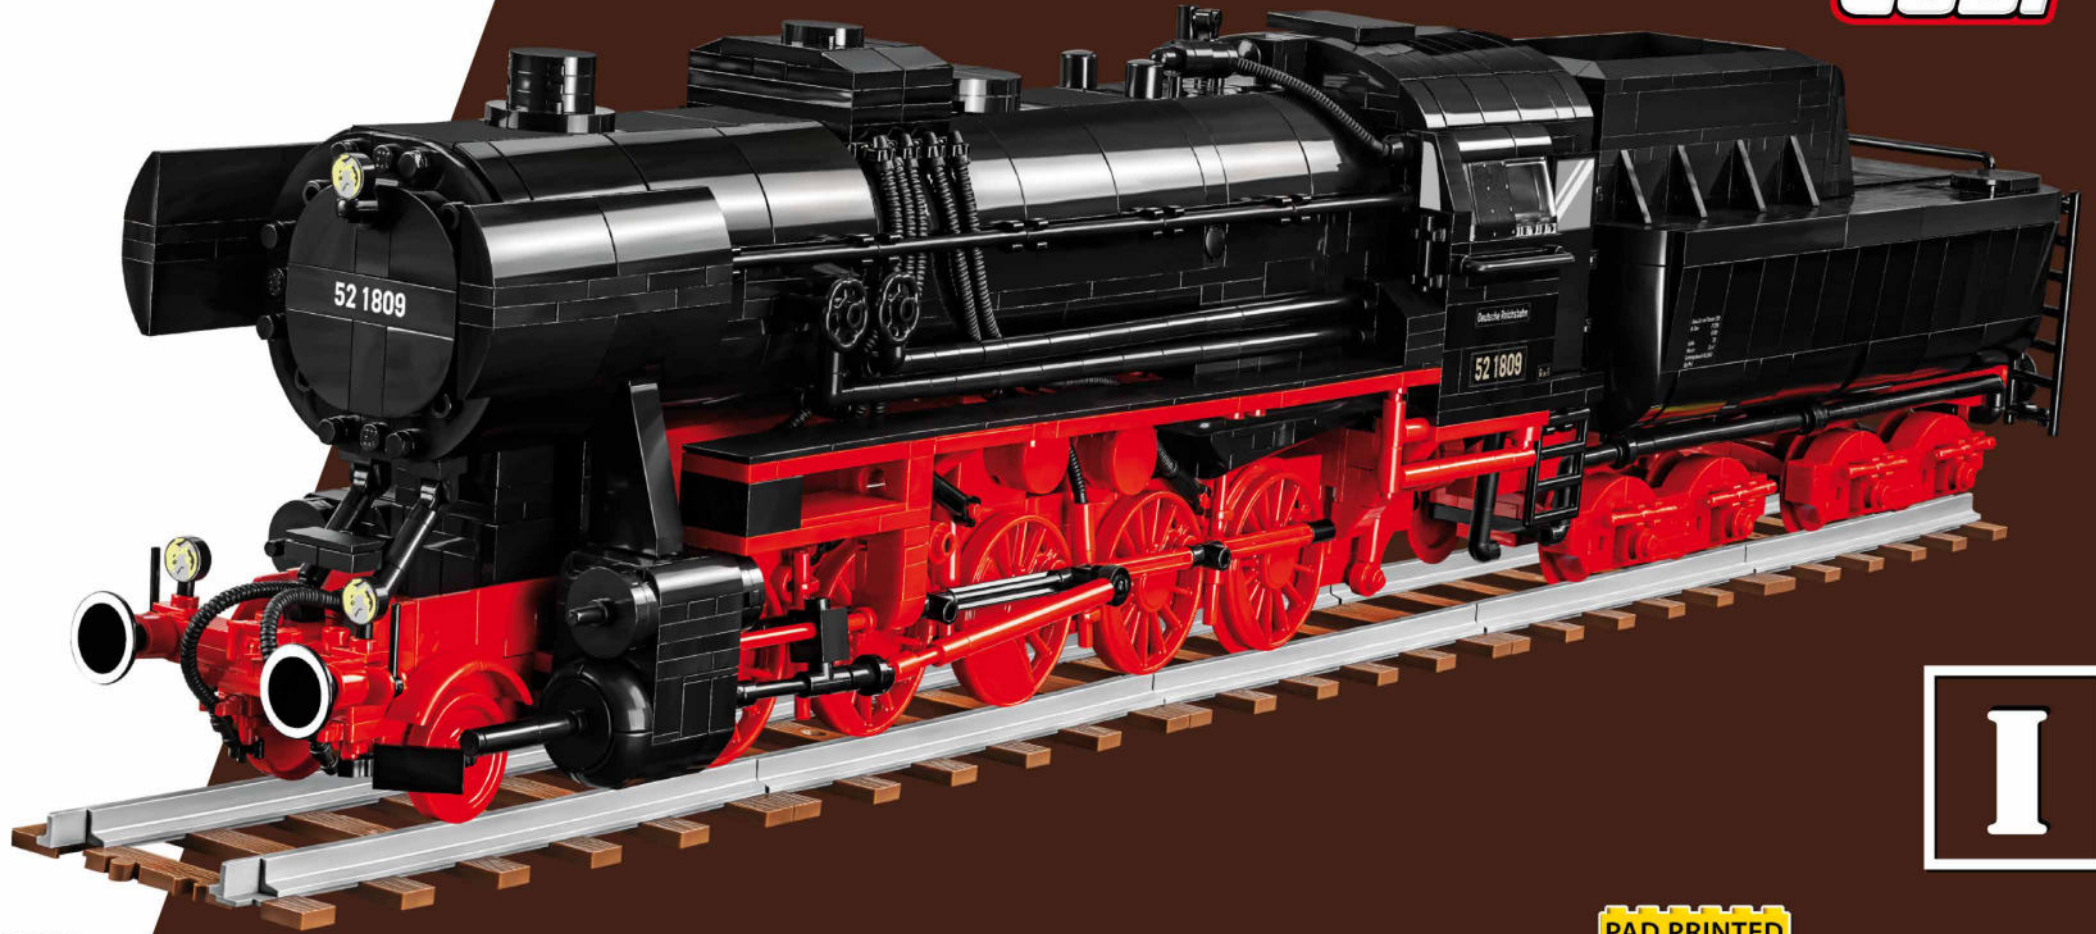

HISTORICAL COLLECTION

6282

PAD PRINTED
NO STICKERS

Printed in EU

WARNING: CHOKING HAZARD-
Toy contains small parts.
Not for children under 3 years.

2505  1 

DR BR 52 STEAM LOCOMOTIVE

SCALE 1:35