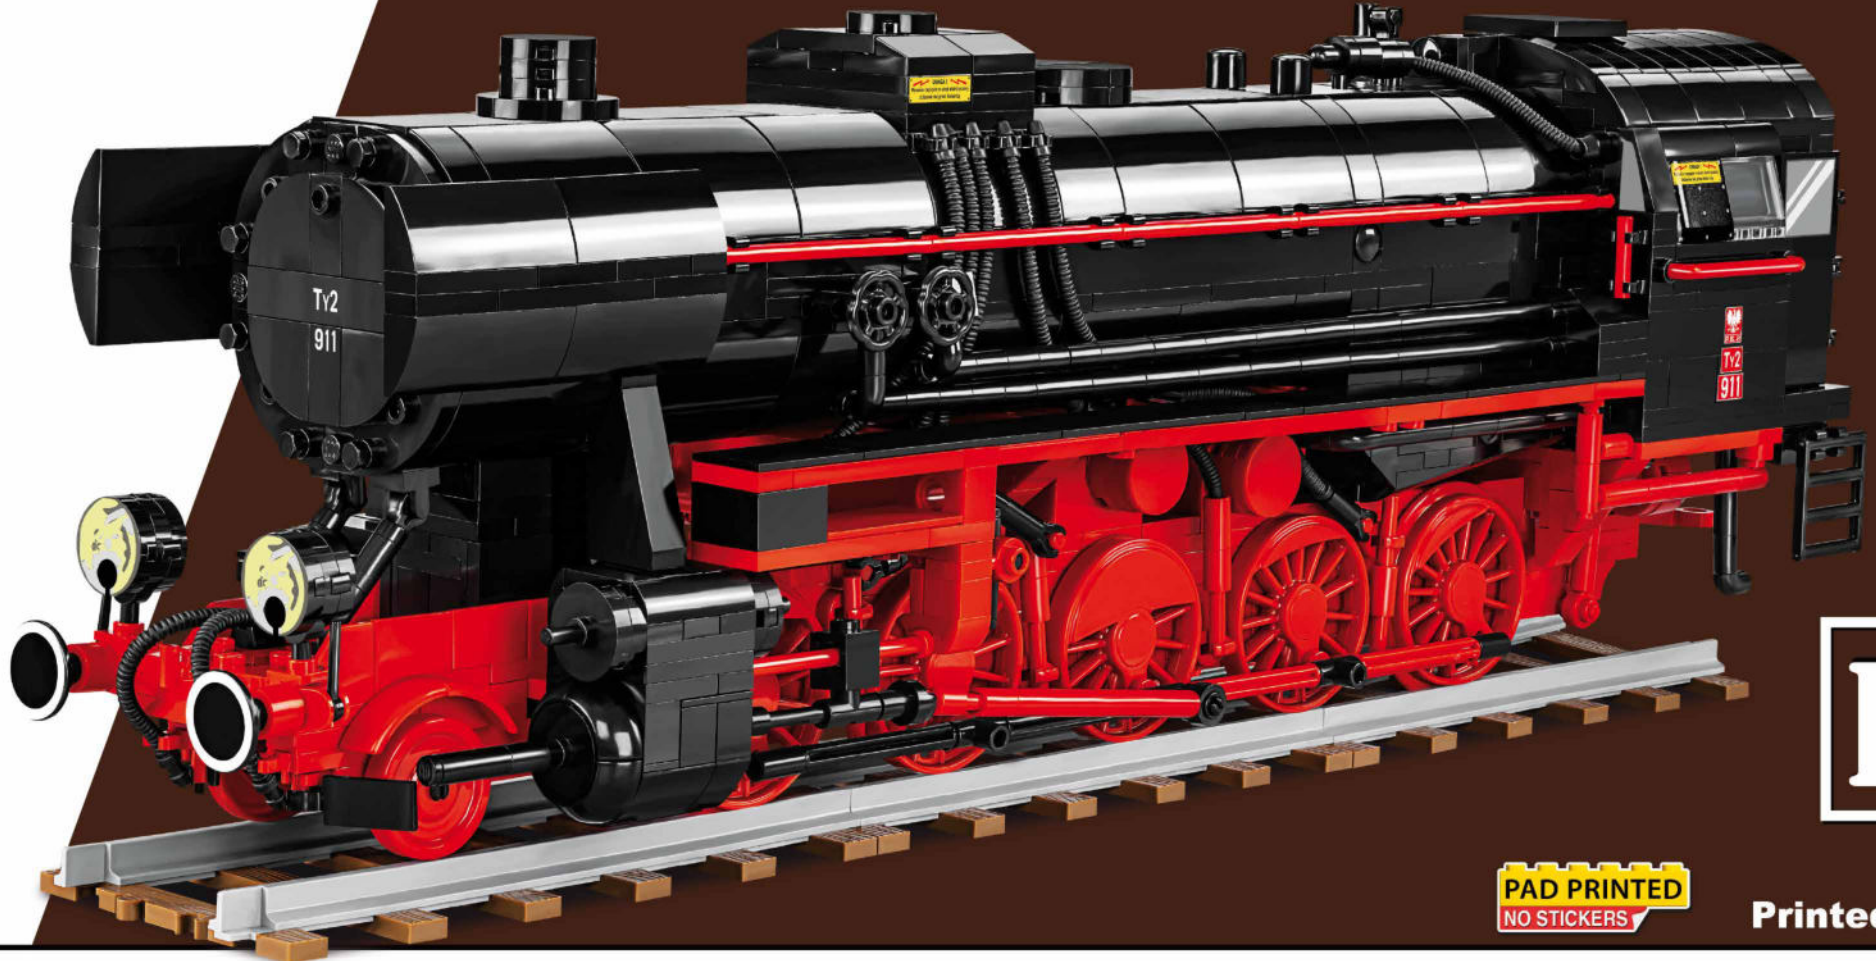

HISTORICAL COLLECTION

6283

PAD PRINTED
NO STICKERS

Printed in EU

WARNING: CHOKING HAZARD-
Toy contains small parts.
Not for children under 3 years.

1723 2

STEAM LOCOMOTIVE DR BR 52 / TY2

SCALE 1:35